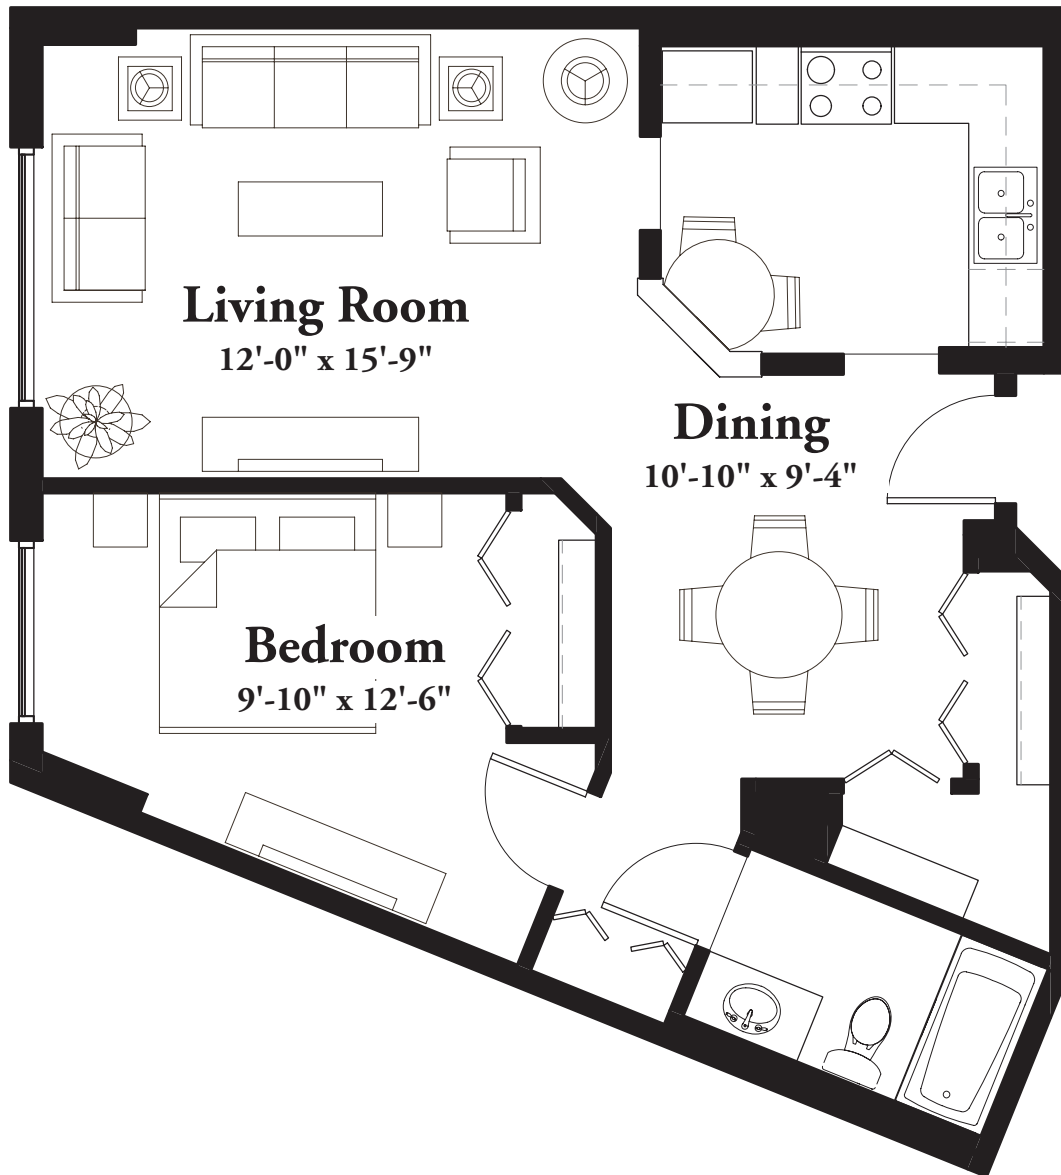

STYLE A2

663 Square Feet

One Bedroom

(measurements in feet)

measurements are approximate

3663 Park Center Boulevard St Louis Park MN 55416 T 952.925.6231 F 952.926.6823

WWW.PARKSHORESENIORCAMPUS.COM