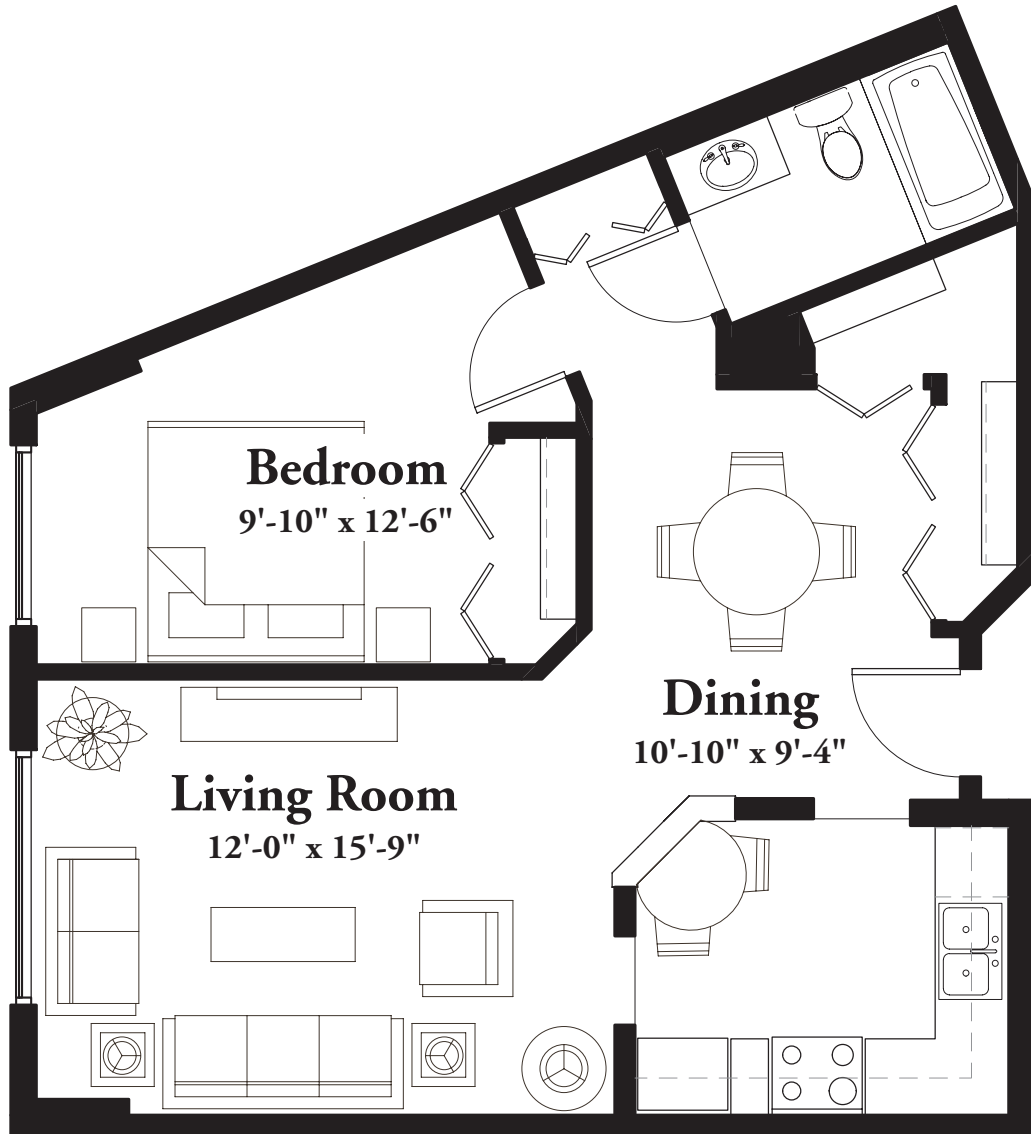

STYLE A3

670 Square Feet

One Bedroom

(measurements in feet)

measurements are approximate

3663 Park Center Boulevard St Louis Park MN 55416 T 952.925.6231 F 952.926.6823

WWW.PARKSHORESENIORCAMPUS.COM