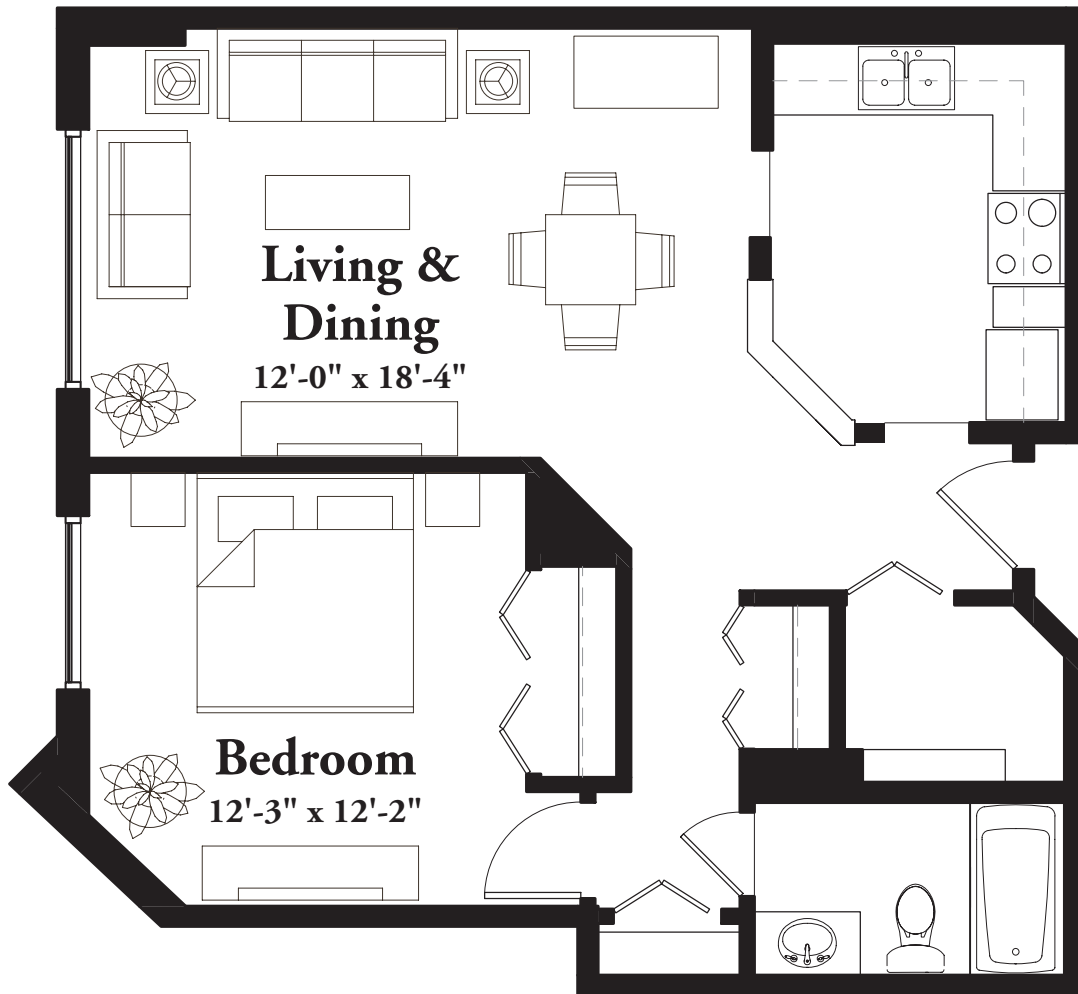

# STYLE A4

675 Square Feet

One Bedroom

(measurements in feet)

measurements are approximate