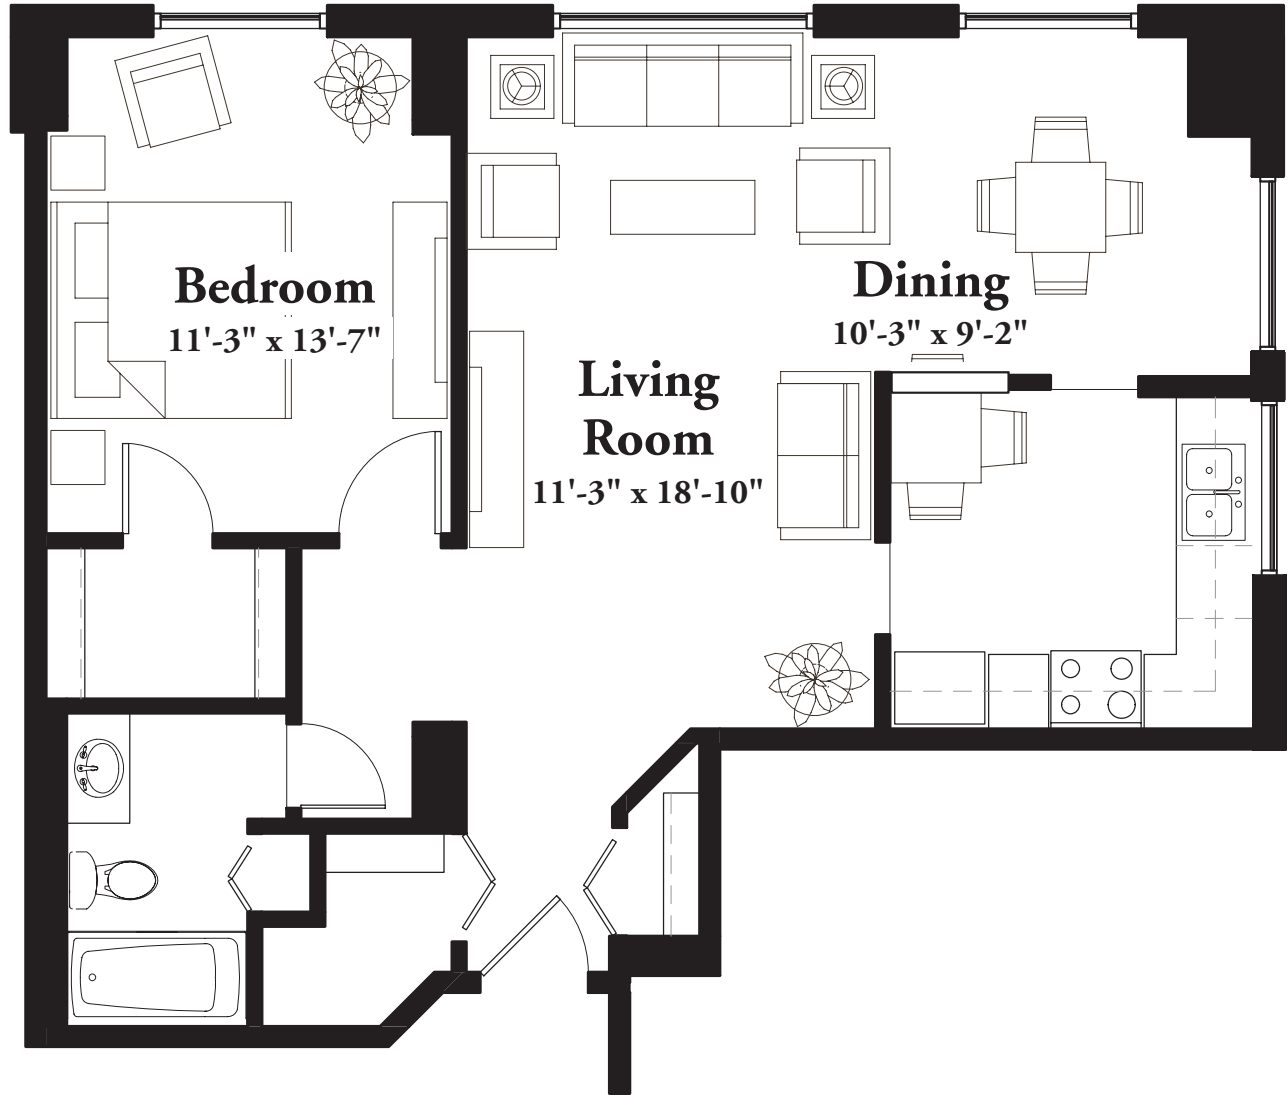

STYLE A5

749 Square Feet

One Bedroom

(measurements in feet)

measurements are approximate

3663 Park Center Boulevard St Louis Park MN 55416 T 952.925.6231 F 952.926.6823

WWW.PARKSHORESENIORCAMPUS.COM