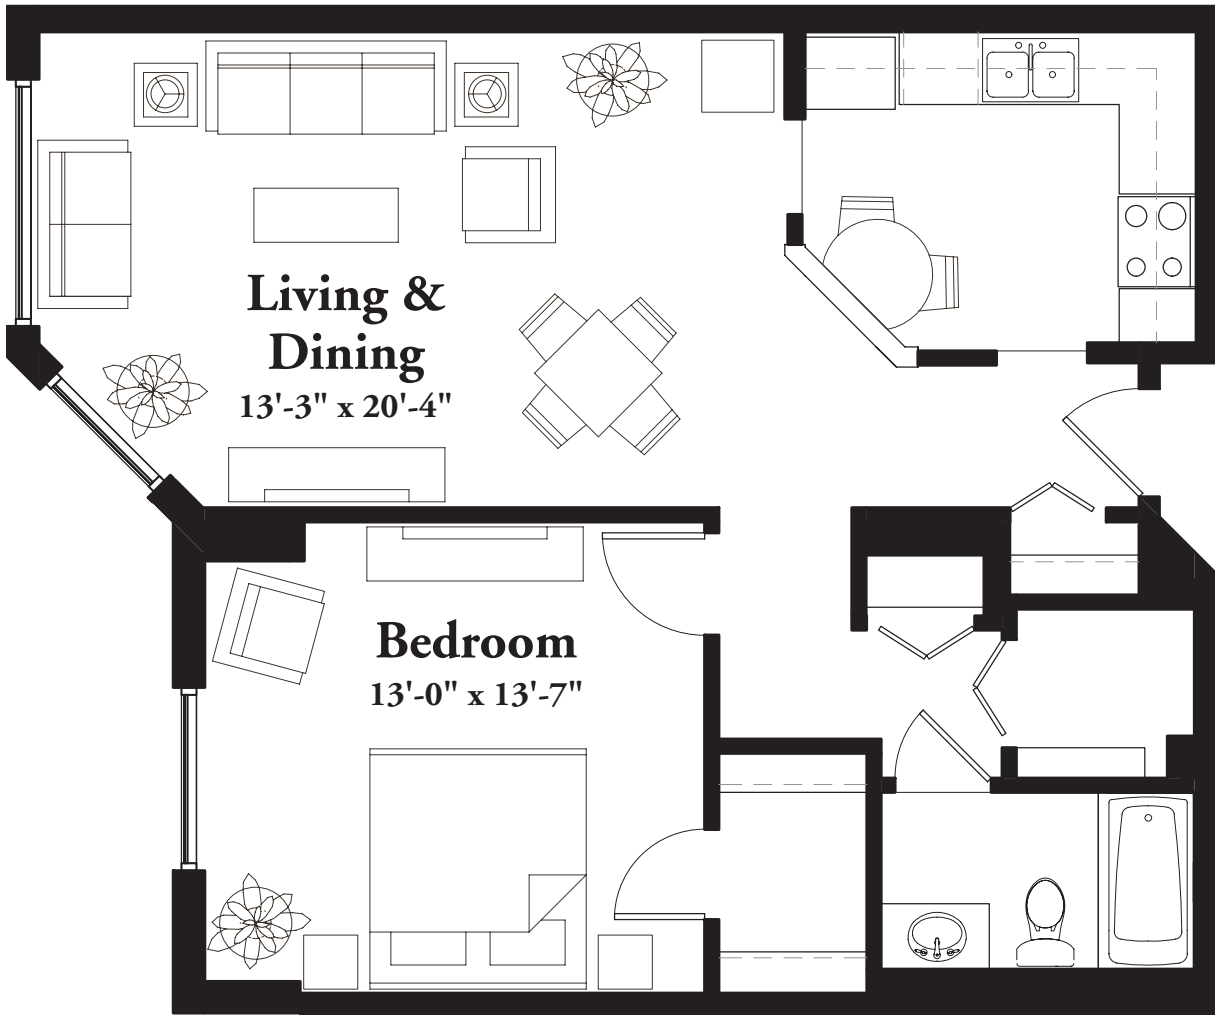

STYLE A6

756 Square Feet

One Bedroom

(measurements in feet)

measurements are approximate