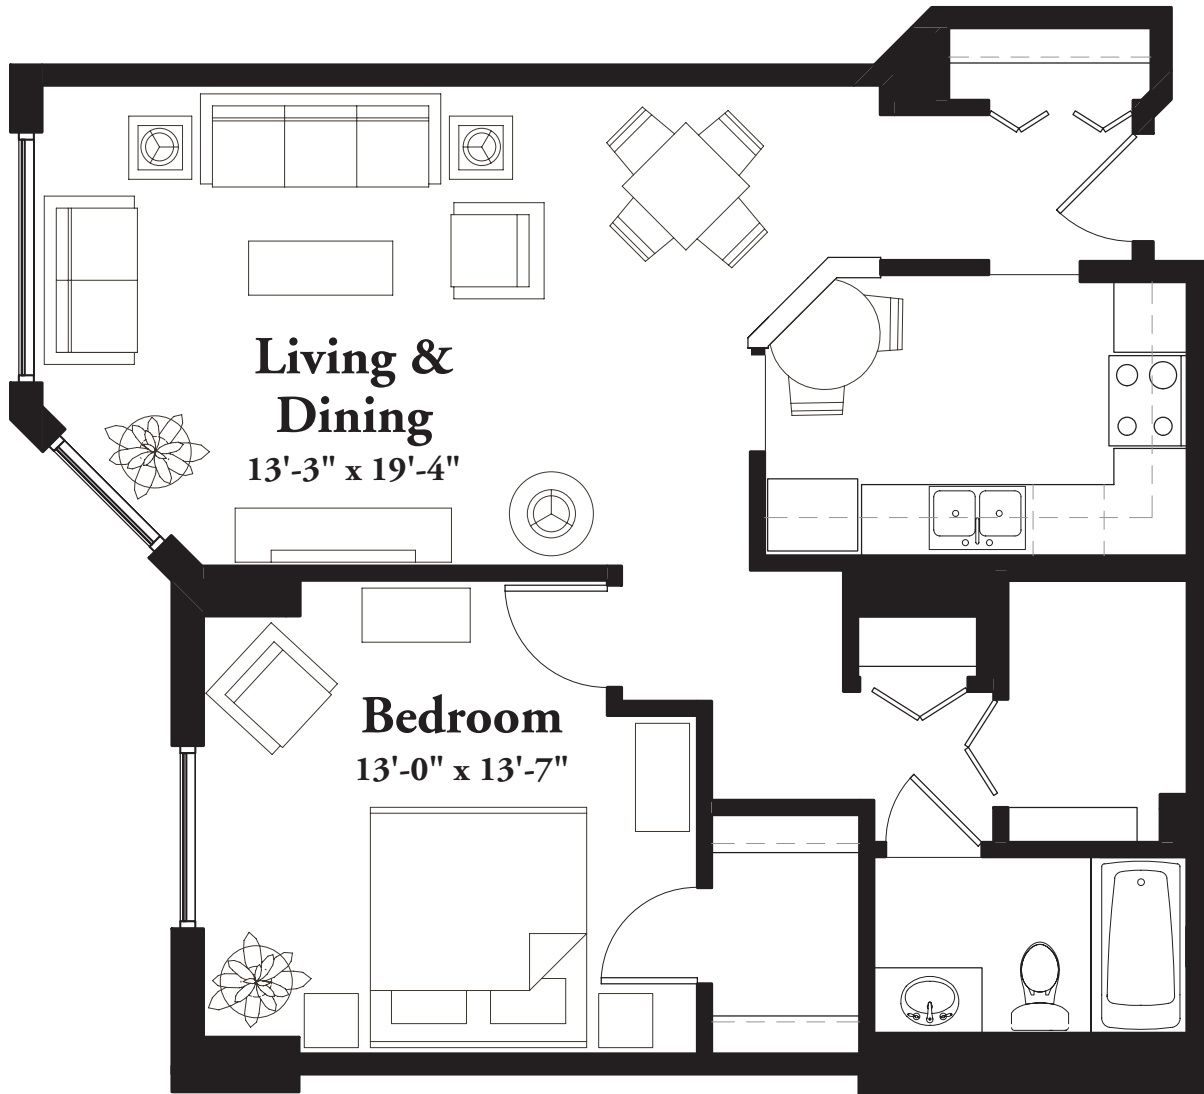

STYLE A7

757 Square Feet

One Bedroom

(measurements in feet)

measurements are approximate

3663 Park Center Boulevard St Louis Park MN 55416 T 952.925.6231 F 952.926.6823

WWW.PARKSHORESENIORCAMPUS.COM