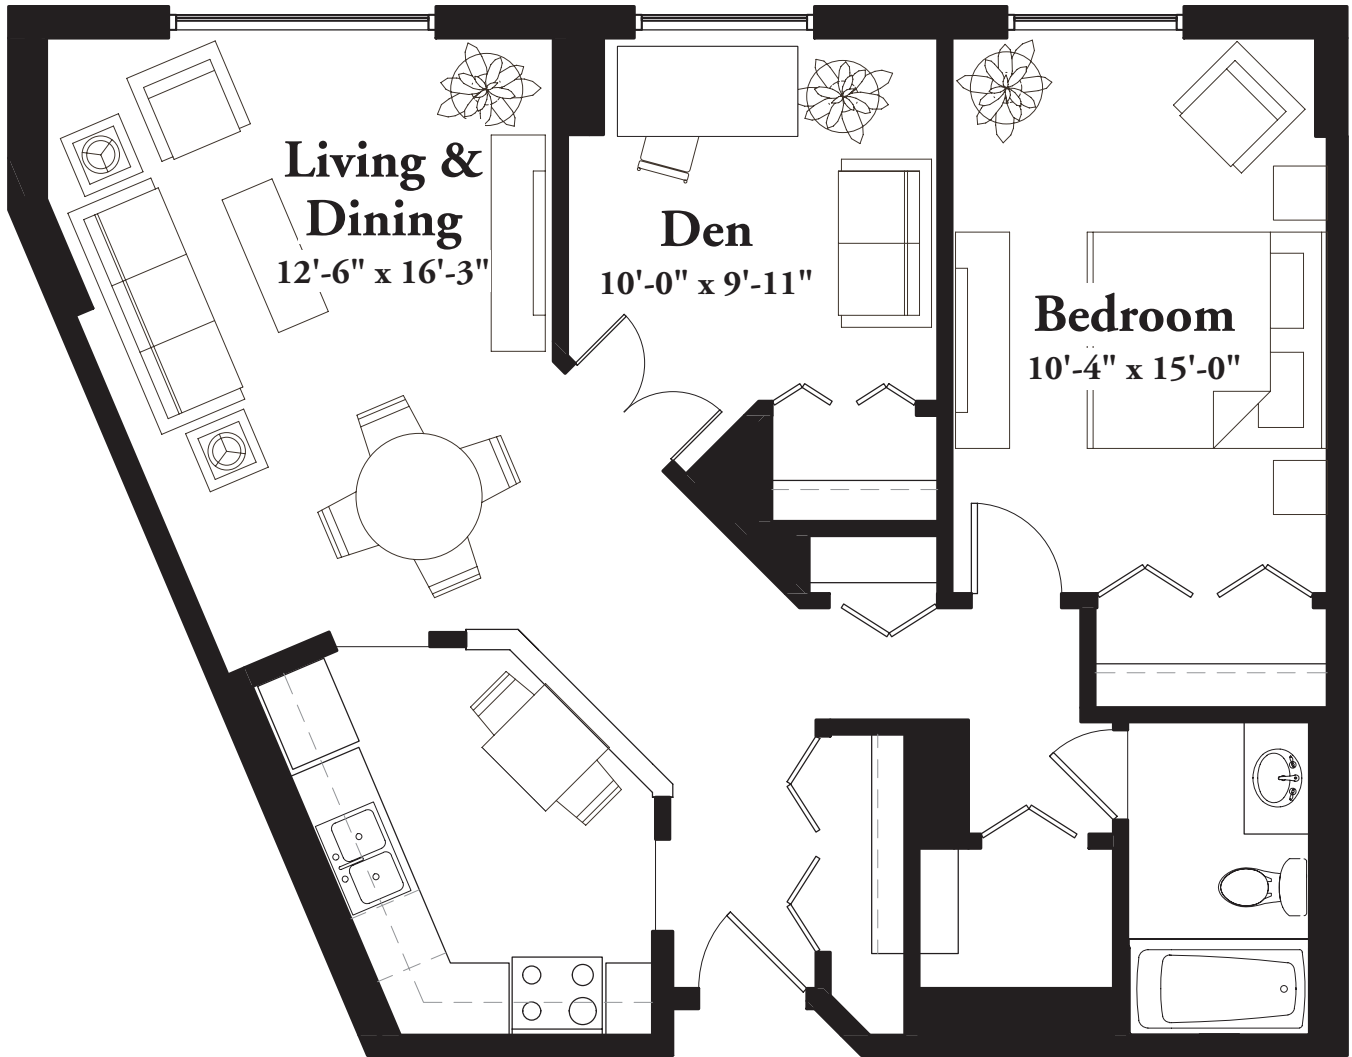

STYLE B1

836 Square Feet

One Bedroom with Den

(measurements in feet)

measurements are approximate