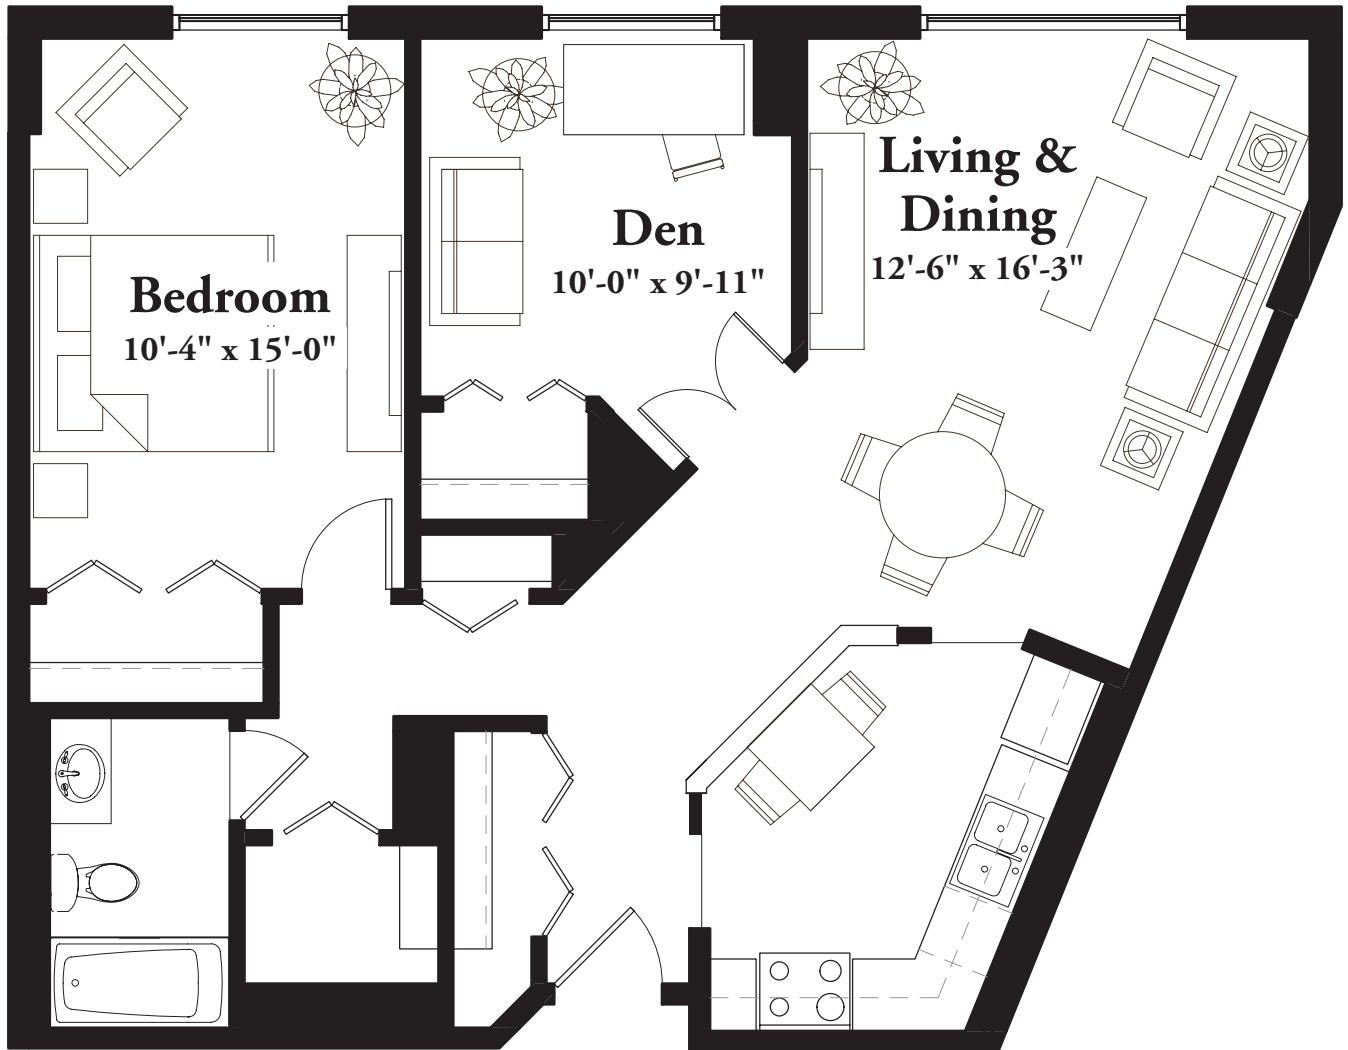

STYLE B2

844 Square Feet

One Bedroom with Den

(measurements in feet)

measurements are approximate

3663 Park Center Boulevard St Louis Park MN 55416 T 952.925.6231 F 952.926.6823

WWW.PARKSHORESENIORCAMPUS.COM