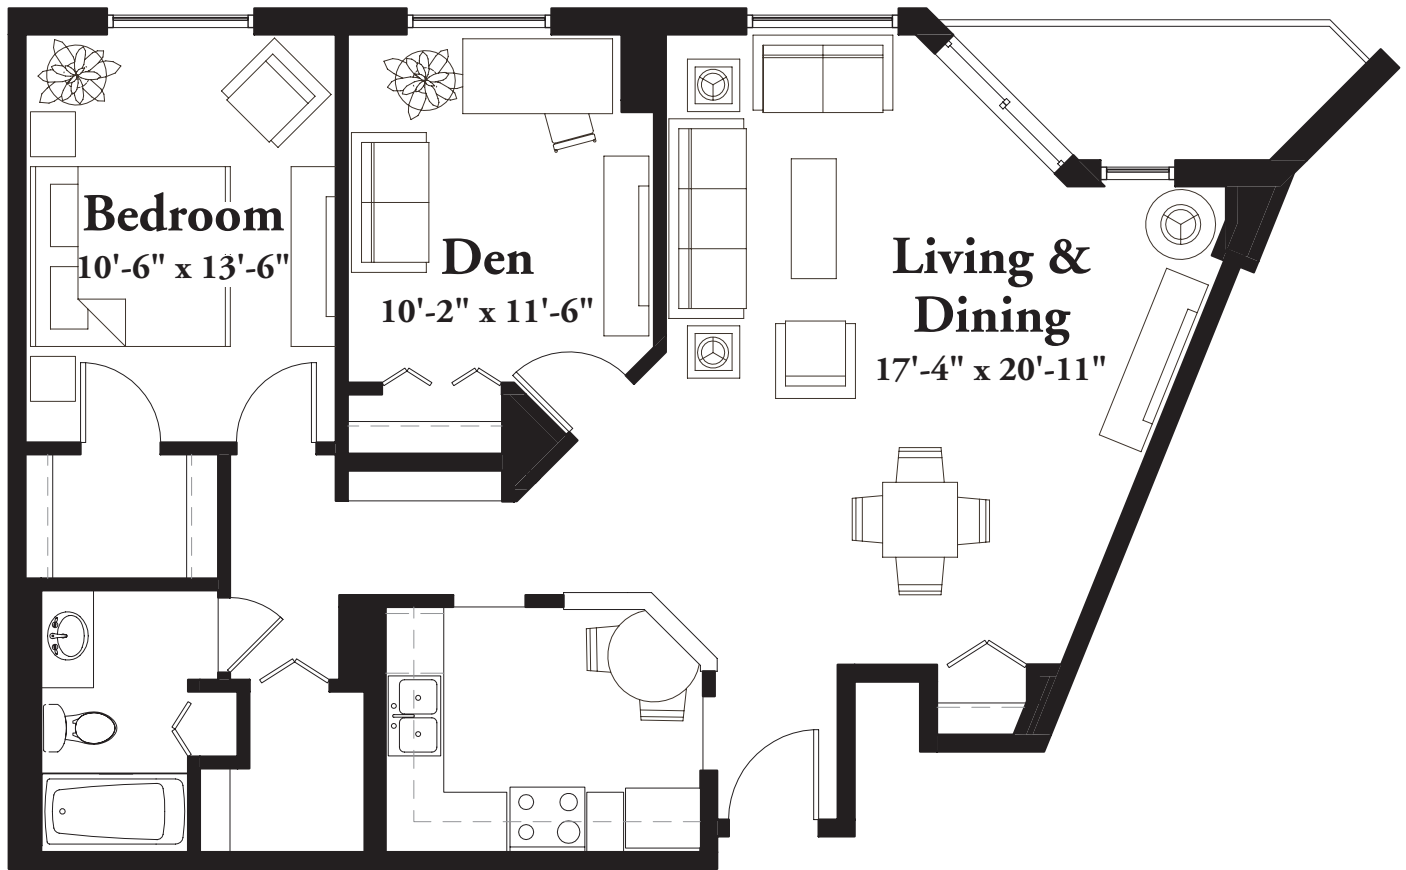

# STYLE B4

933 Square Feet

One Bedroom with Den

(measurements in feet)

measurements are approximate

3663 Park Center Boulevard St Louis Park MN 55416 T 952.925.6231 F 952.926.6823

WWW.PARKSHORESENIORCAMPUS.COM