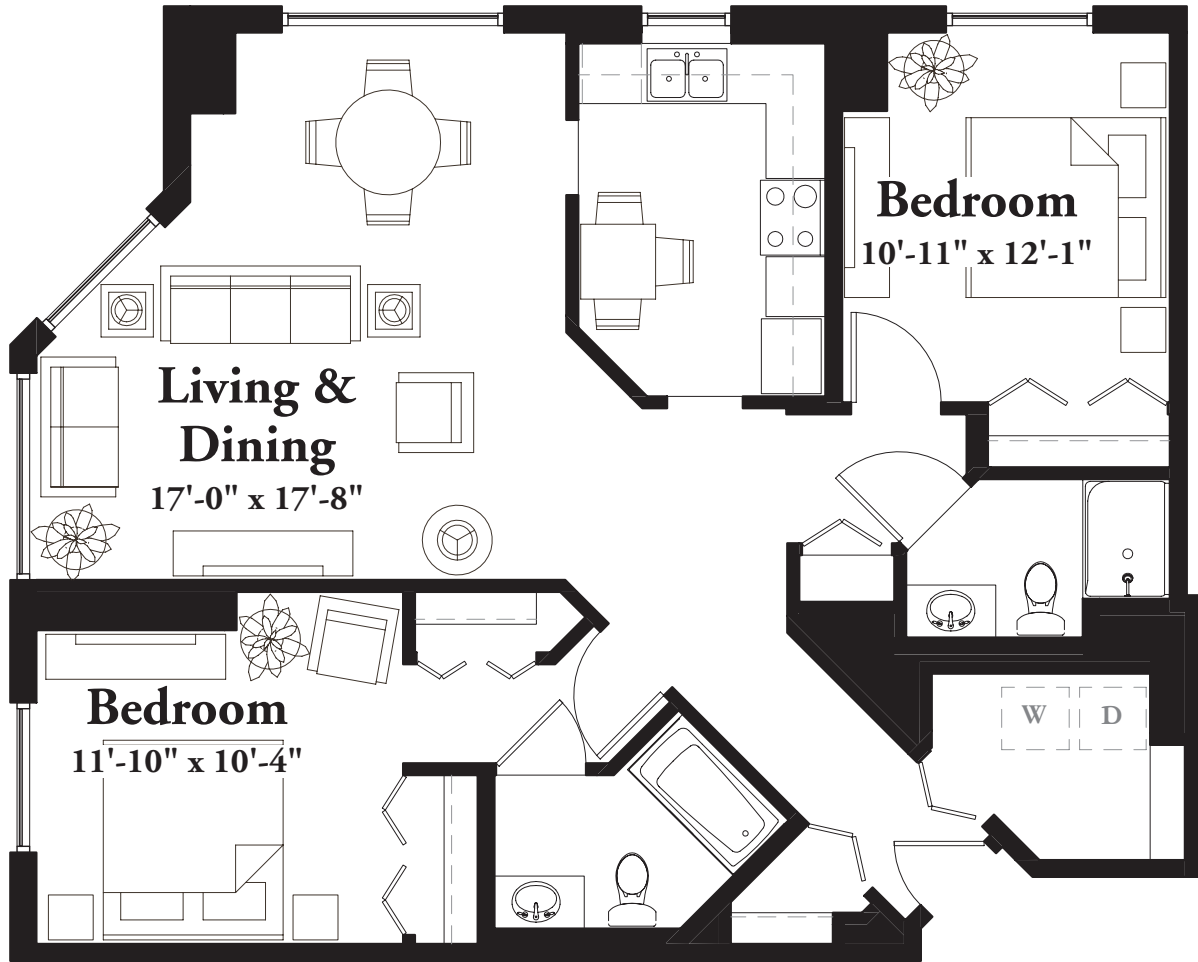

# STYLE C5

1,029 Square Feet

Two Bedroom

(measurements in feet)

measurements are approximate

3663 Park Center Boulevard St Louis Park MN 55416 T 952.925.6231 F 952.926.6823

WWW.PARKSHORESENIORCAMPUS.COM