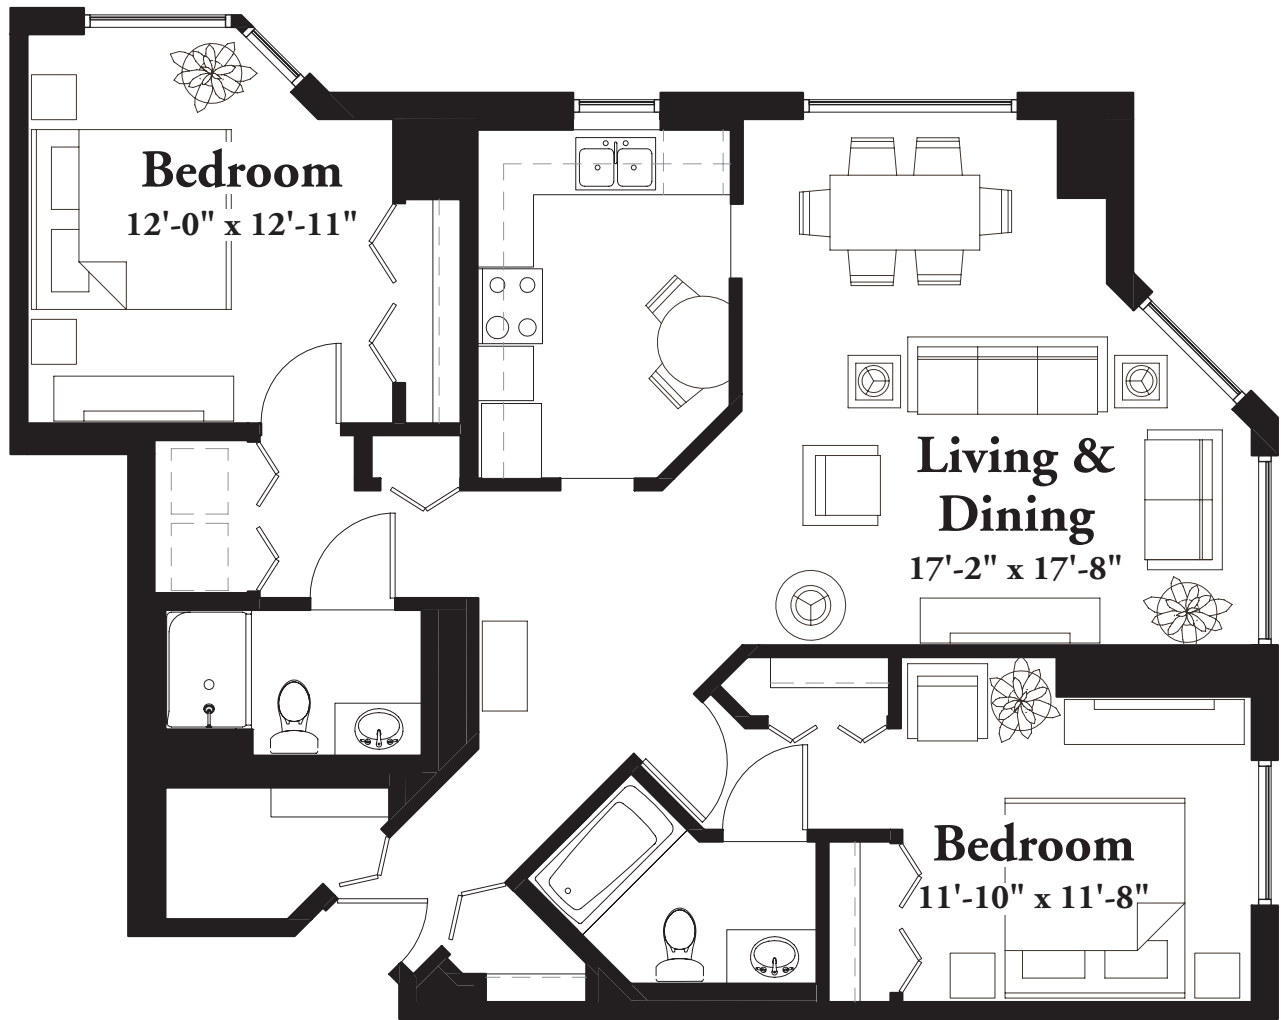

# STYLE C7

1,098 Square Feet

Two Bedroom

(measurements in feet)

measurements are approximate

3663 Park Center Boulevard St Louis Park MN 55416 T 952.925.6231 F 952.926.6823

WWW.PARKSHORESENIORCAMPUS.COM