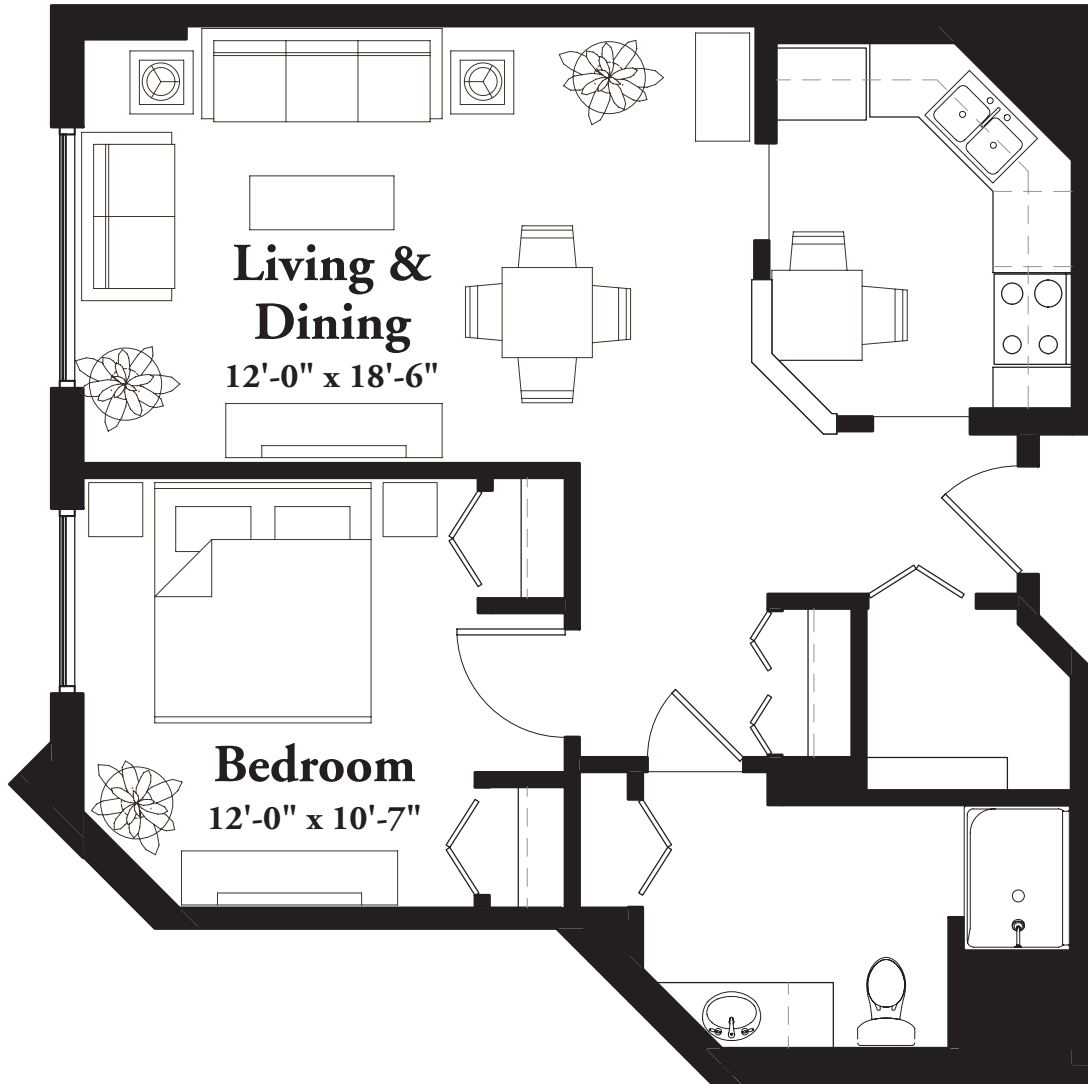

STYLE D1

678 Square Feet

One Bedroom

(measurements in feet)

measurements are approximate

3663 Park Center Boulevard St Louis Park MN 55416 T 952.925.6231 F 952.926.6823

WWW.PARKSHORESENIORCAMPUS.COM