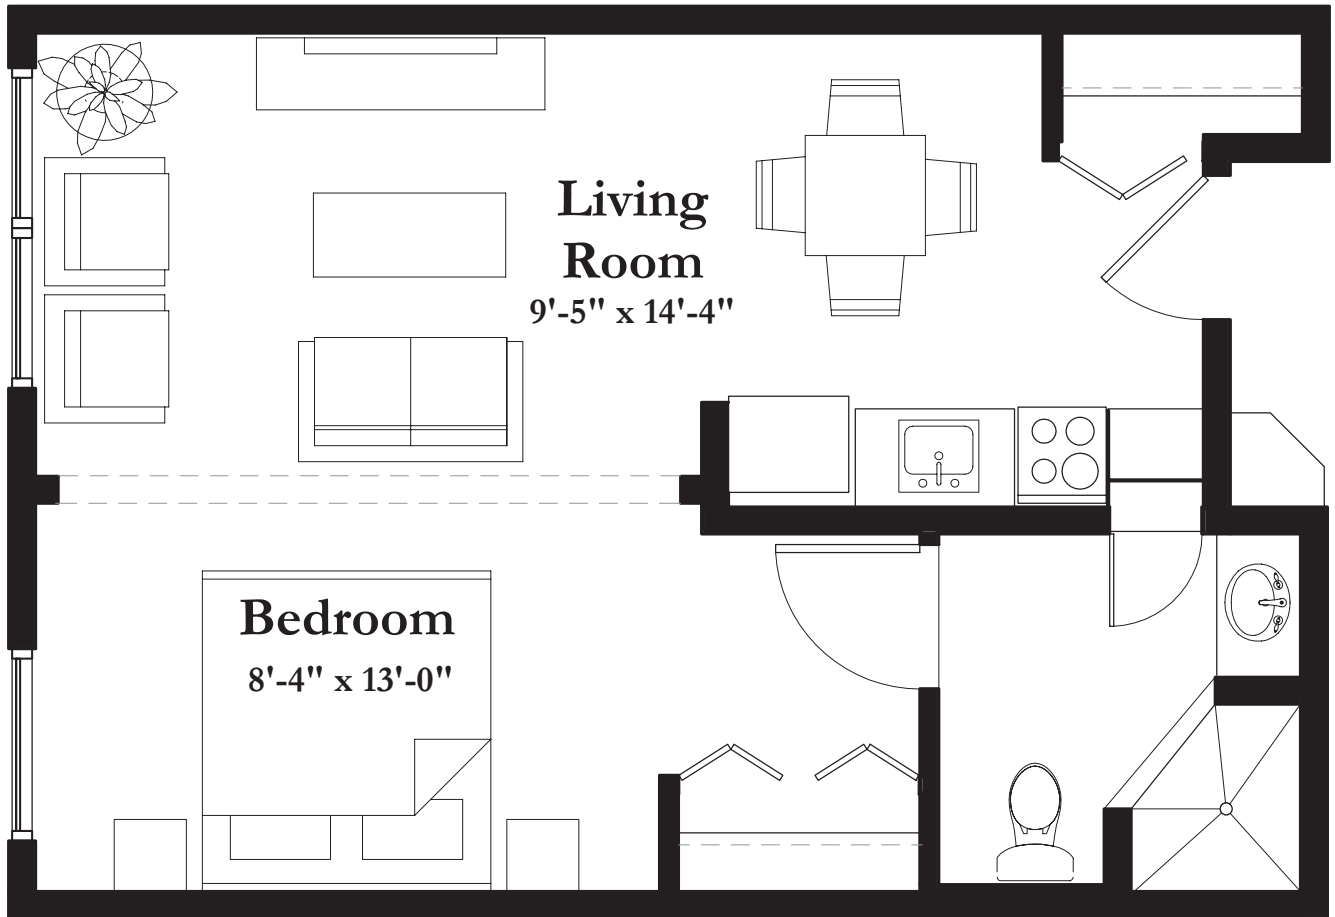

# STYLE A

479 Square Feet  
Studio

(measurements in feet)

measurements are approximate