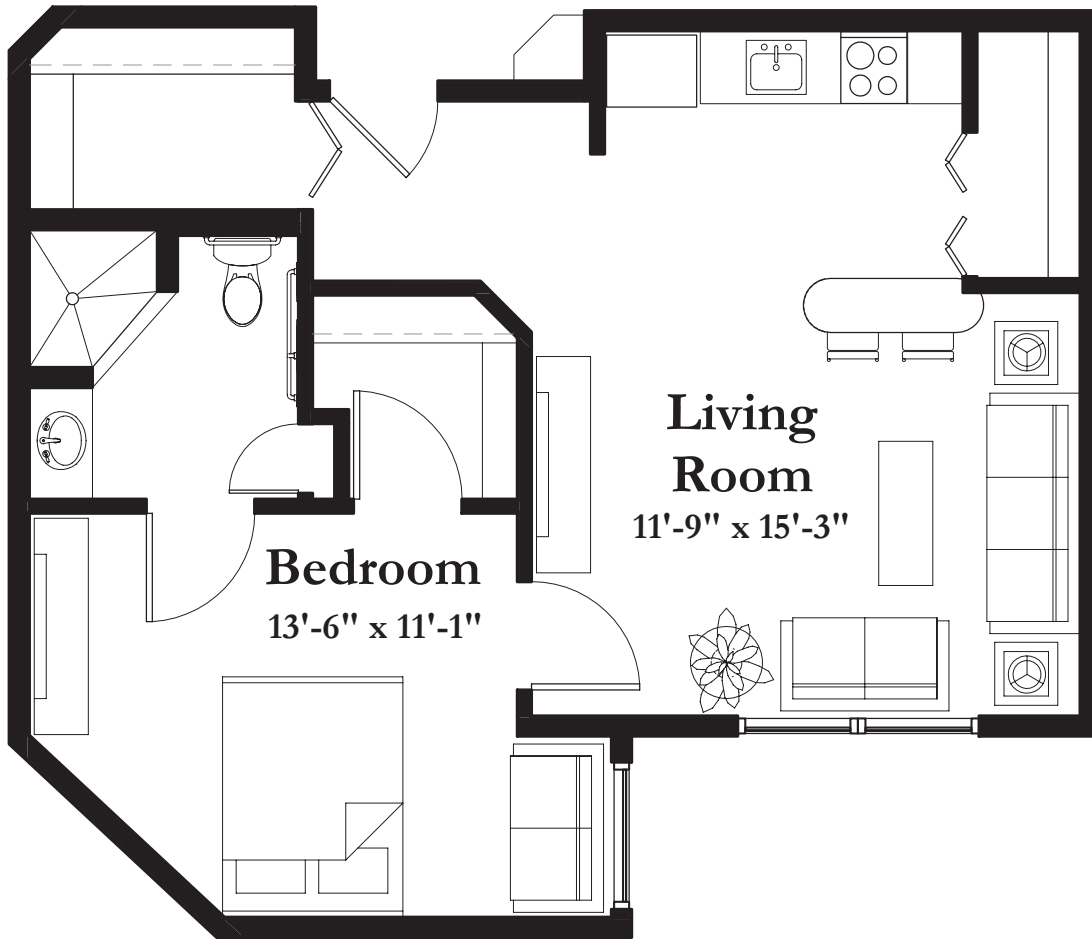

STYLE C1

633 Square Feet

One Bedroom

(measurements in feet)

measurements are approximate

3663 Park Center Boulevard St Louis Park MN 55416 T 952.925.6231 F 952.926.6823

WWW.PARKSHORESENIORCAMPUS.COM