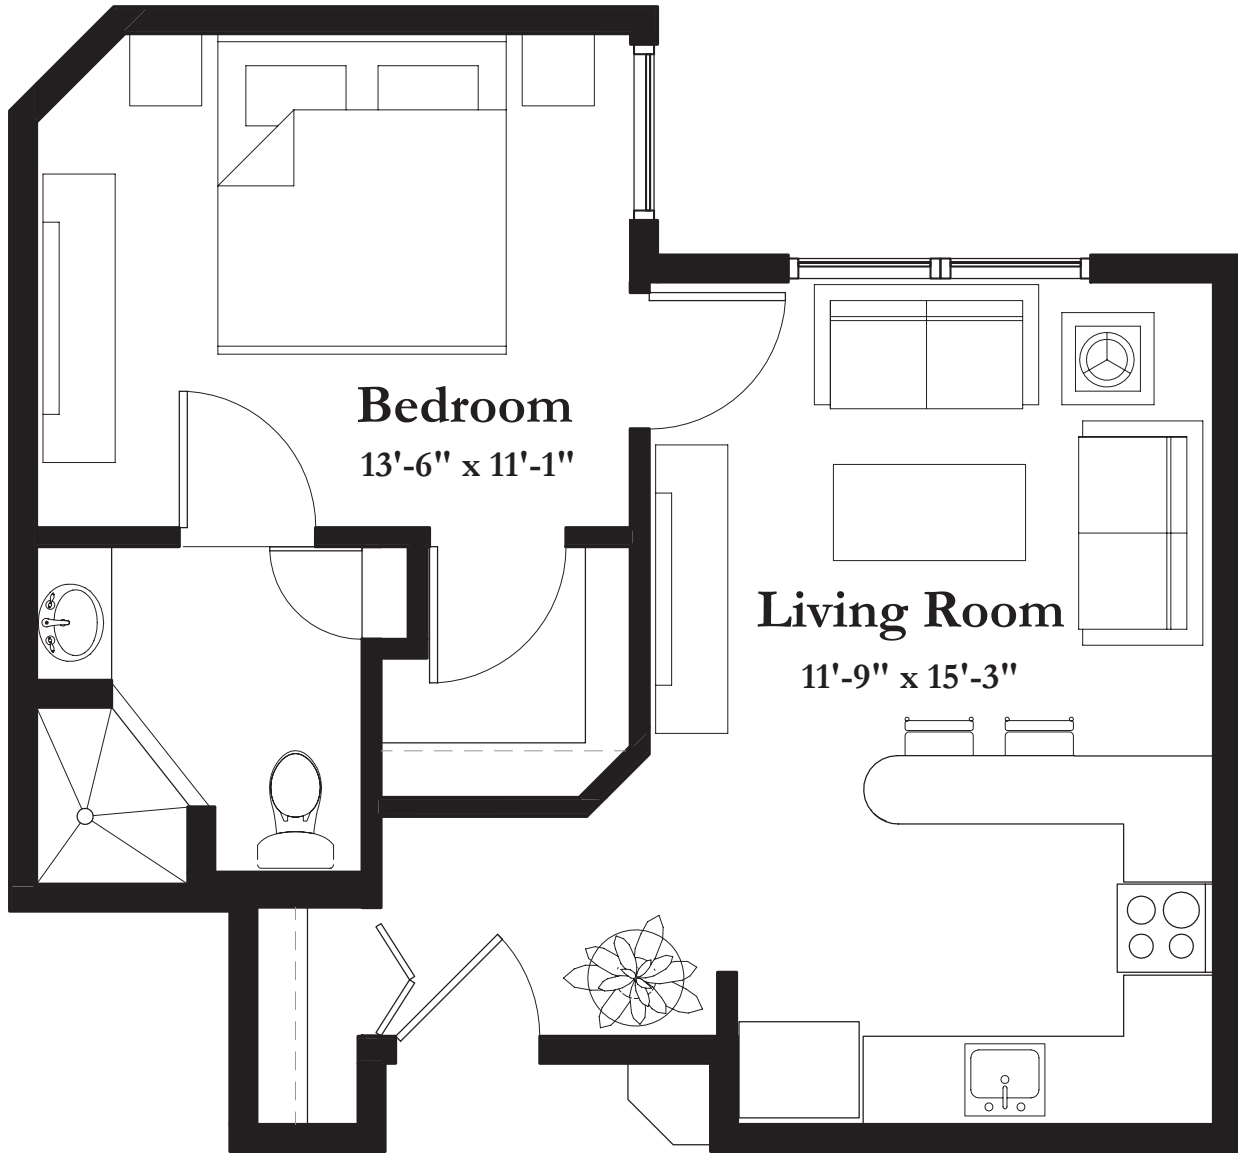

STYLE C2

561 Square Feet
One Bedroom

(measurements in feet)

measurements are approximate