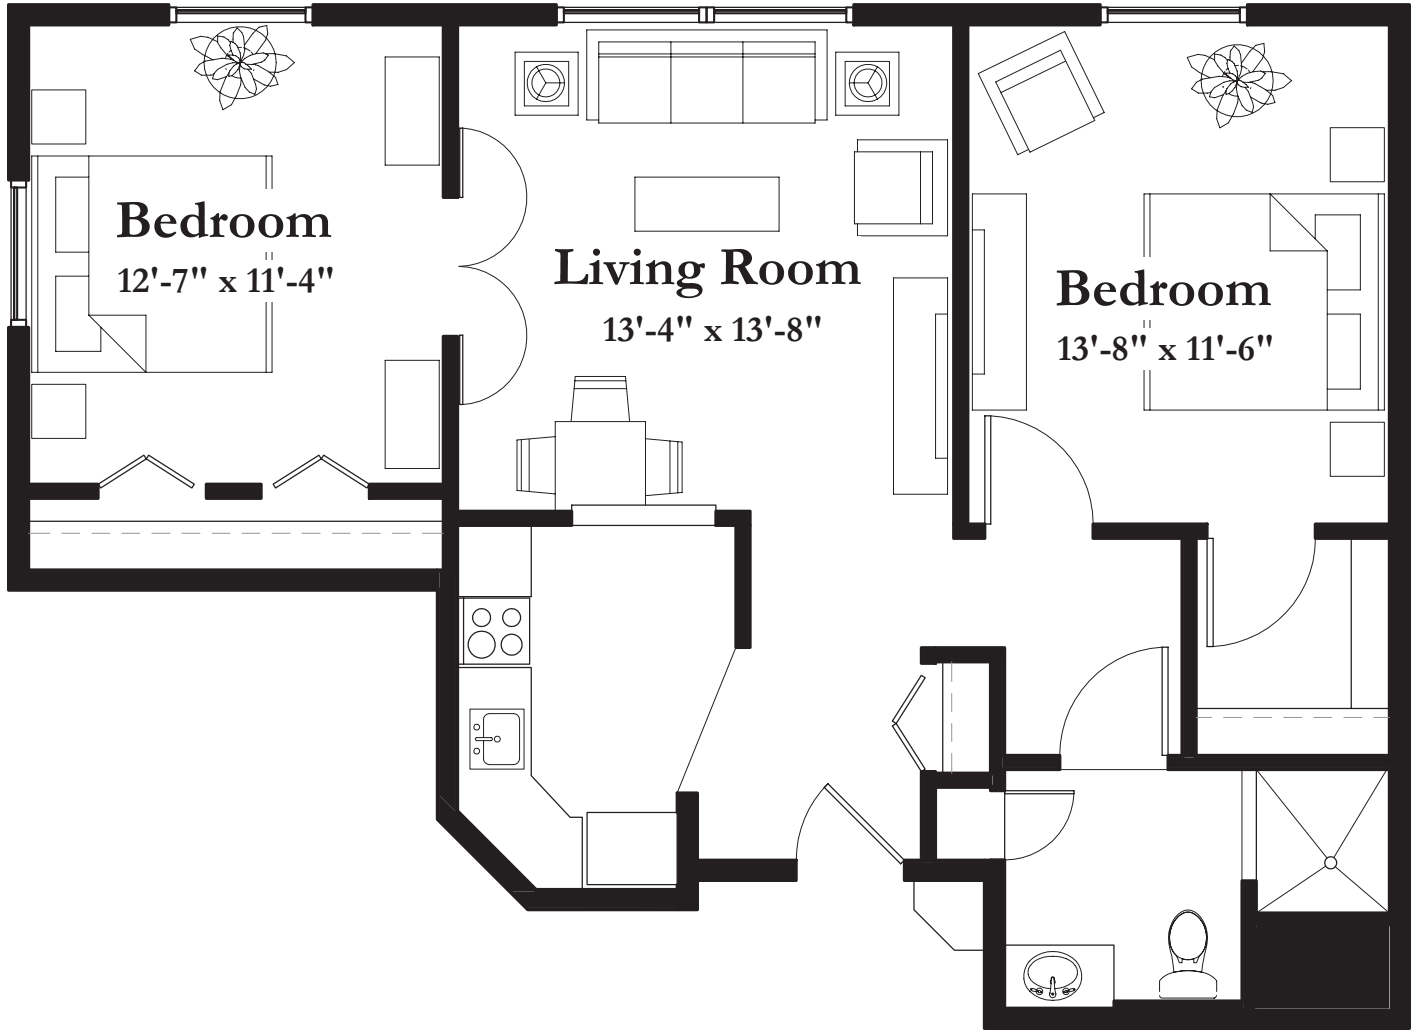

STYLE E

844 Square Feet

Two Bedroom

(measurements in feet)

measurements are approximate

3663 Park Center Boulevard St Louis Park MN 55416 T 952.925.6231 F 952.926.6823

WWW.PARKSHORESENIORCAMPUS.COM