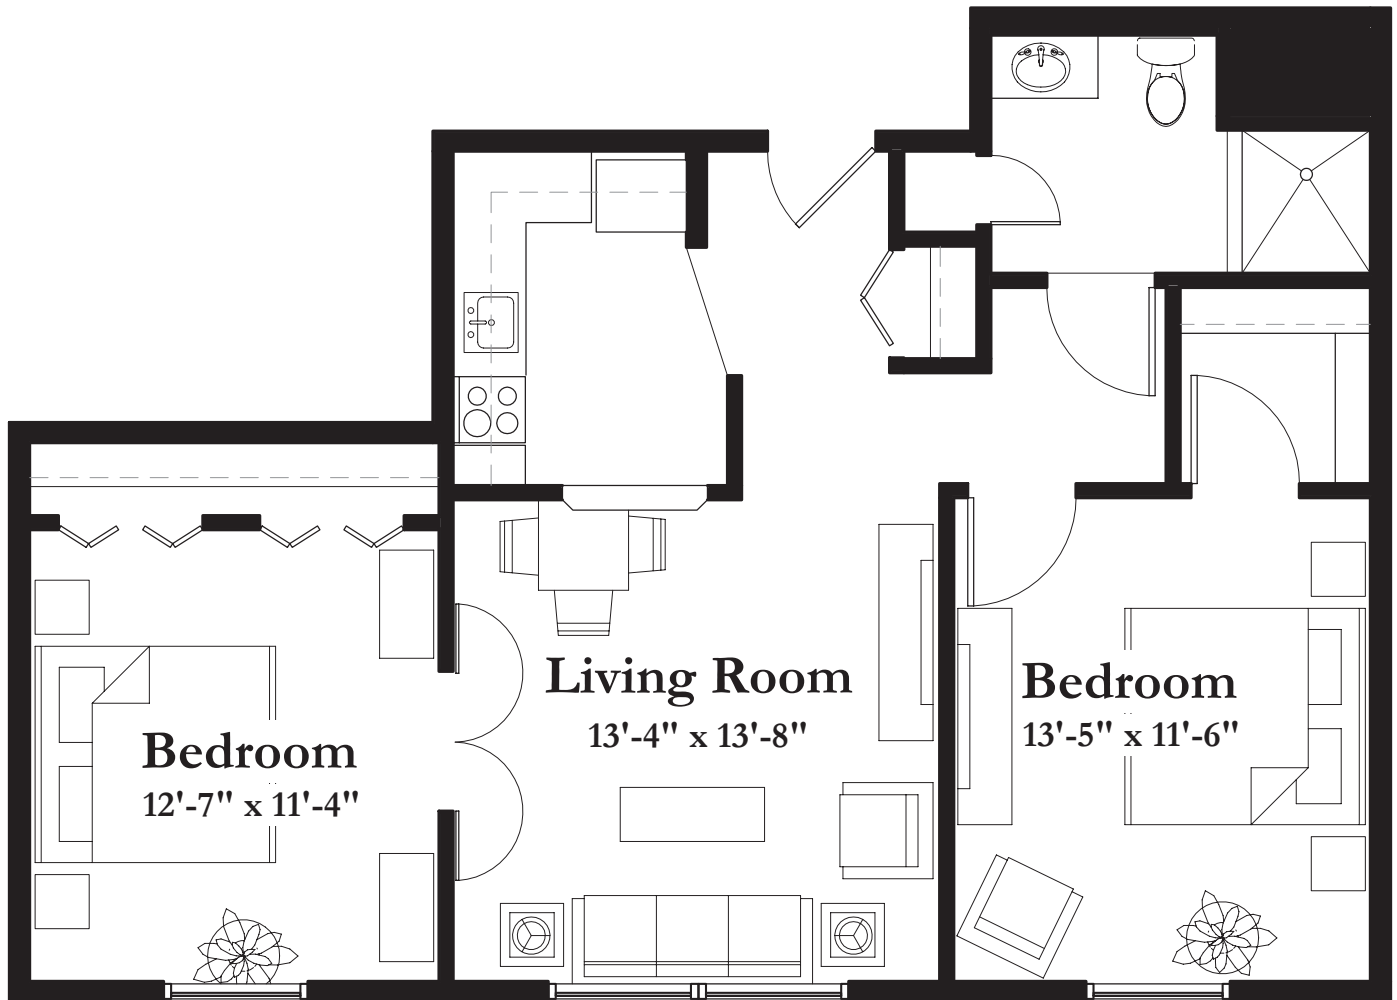

STYLE E1

854 Square Feet

Two Bedroom

(measurements in feet)

measurements are approximate