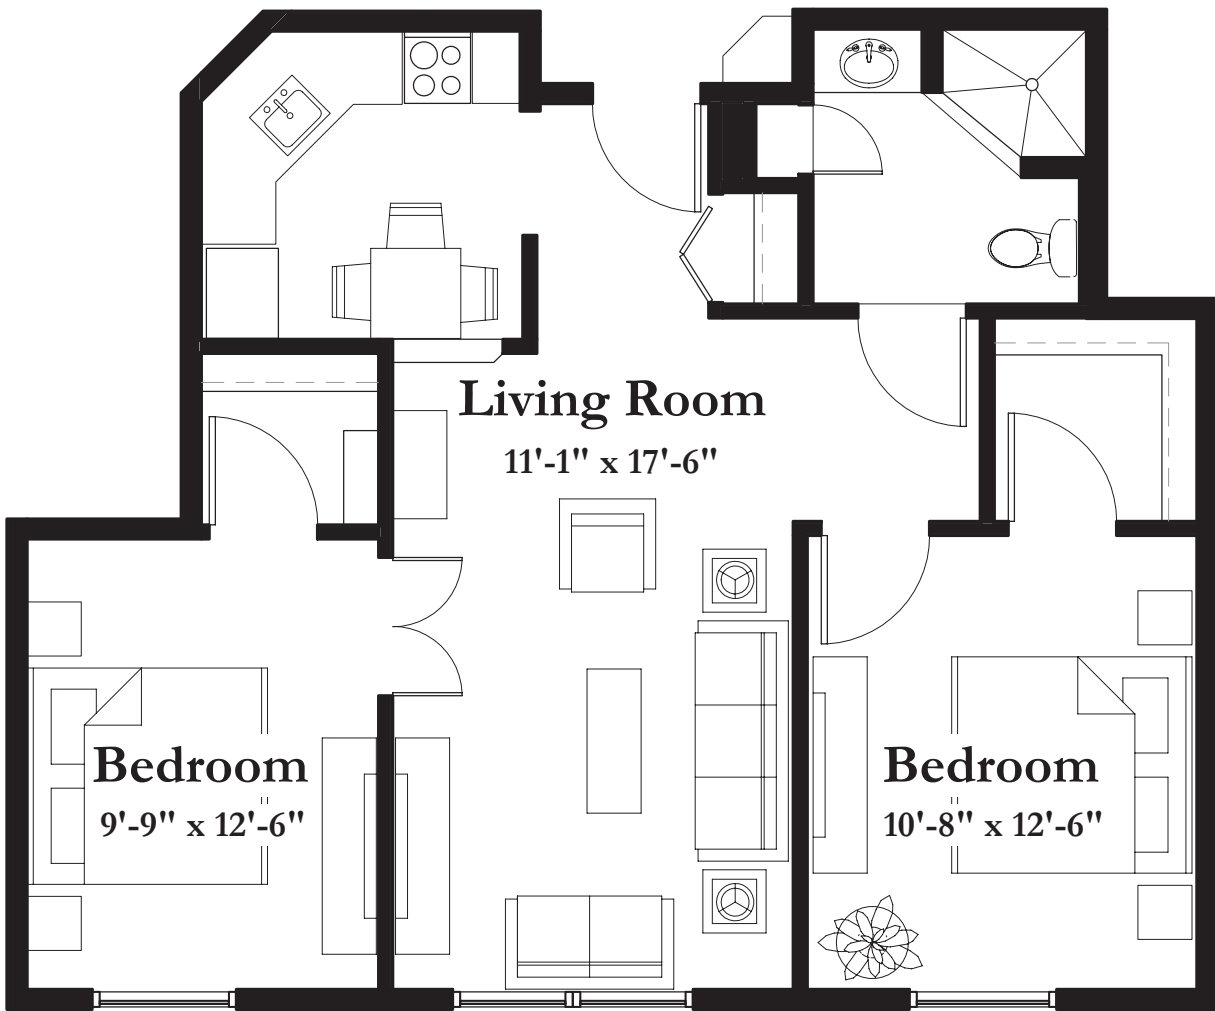

STYLE G

789 Square Feet

Two Bedroom

(measurements in feet)

measurements are approximate