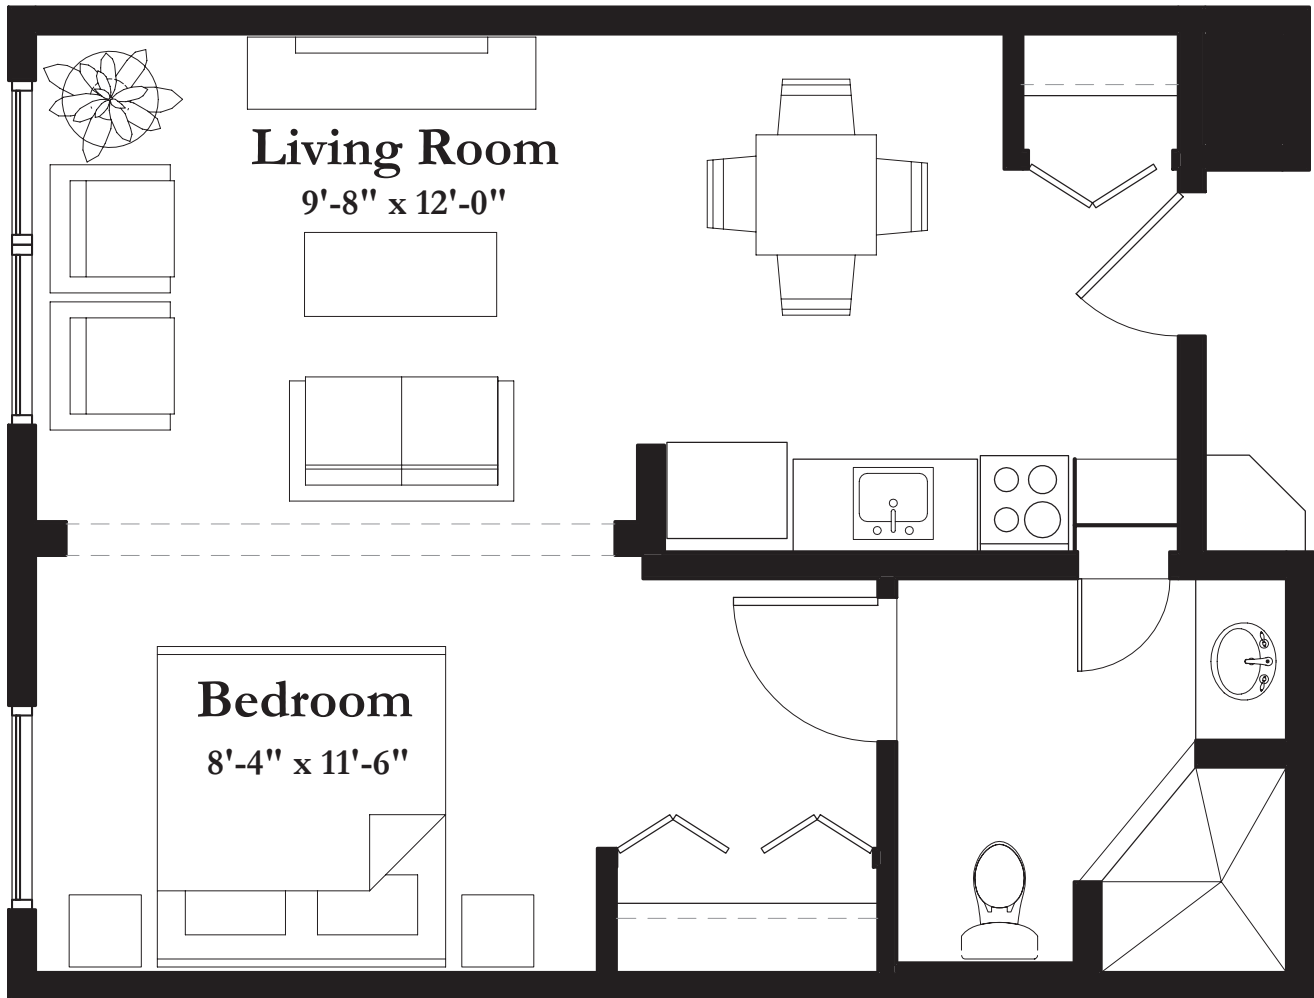

STYLE A1

430 Square Feet
Studio

(measurements in feet)

measurements are approximate