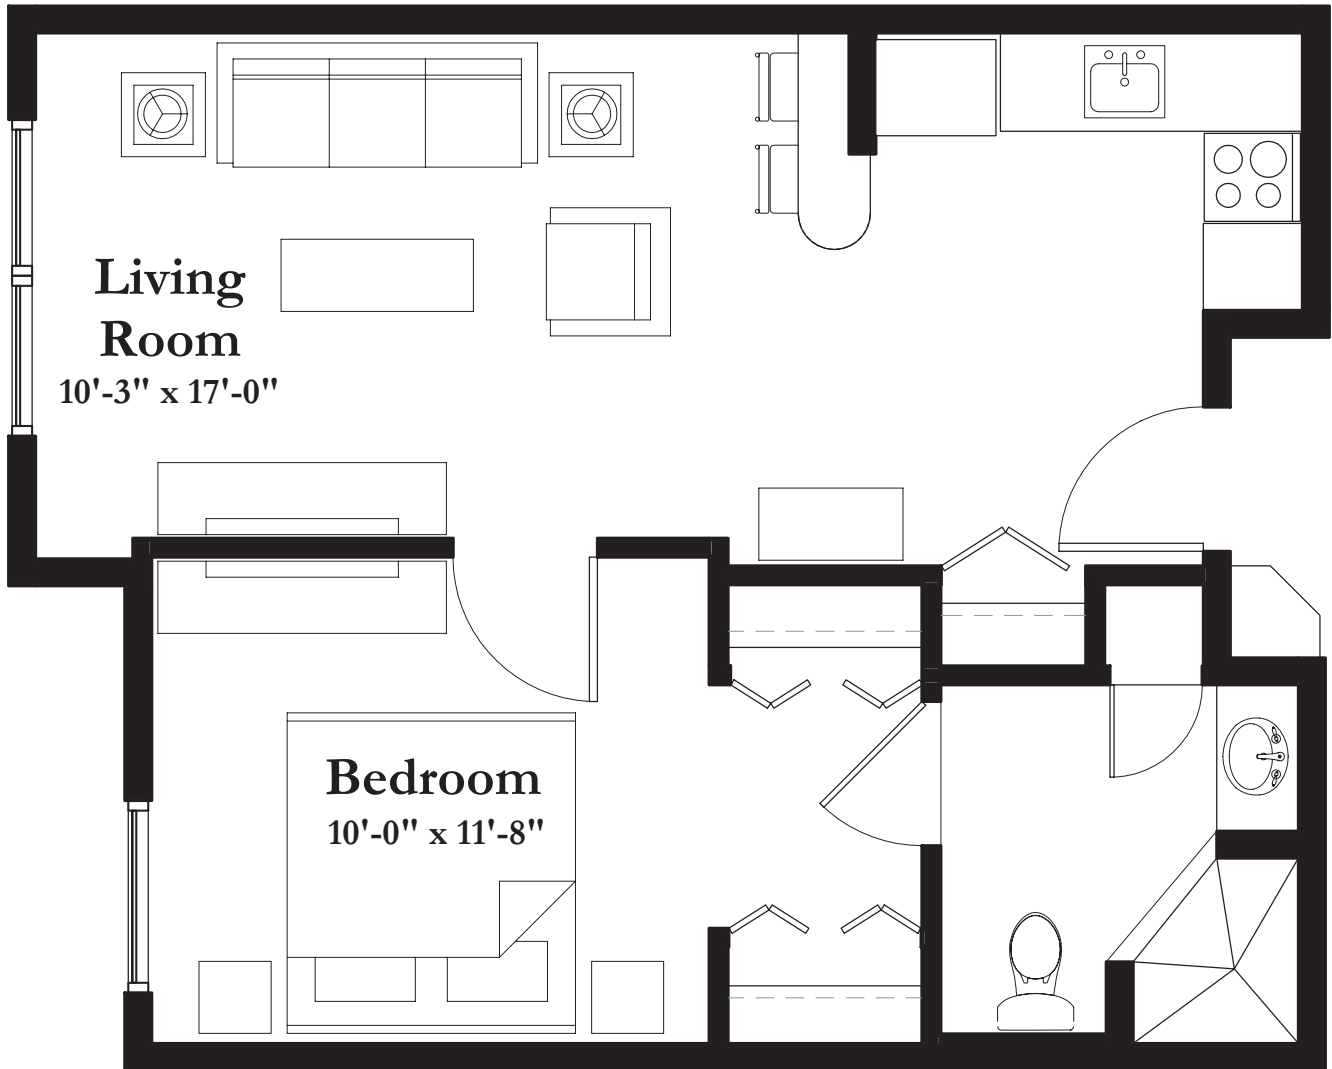

STYLE B1

541 Square Feet
One Bedroom

measurements are approximate